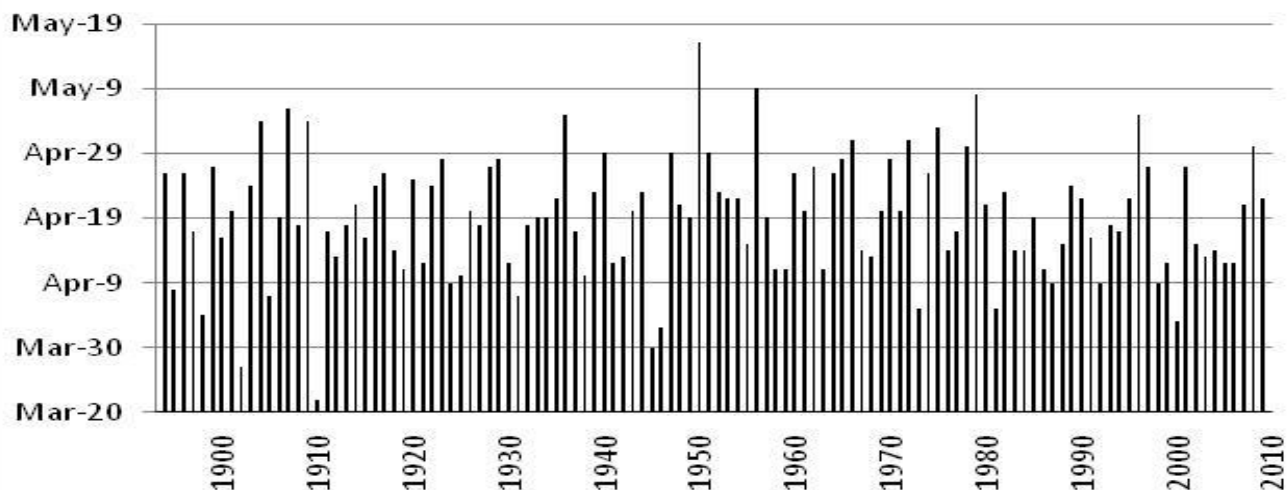

## DL ICE-OUT DATES, 1893-2009

### Detroit Lake Ice Dates

Year	Break Up	Freeze Up
1893	May 12	
1894	Apr 27	
1895	Apr 9	
1896	Apr 26	
1897	Apr 18	
1898	Apr 5	
1899	Apr 28	
1900	Apr 17	
1901	Apr 21	
1902	Mar 28	
1903	Apr 25	
1904	May 5	
1905	Apr 8	
1906	Apr 20	
1907	May 7	
1908	Apr 19	
1909	May 5	
1910	Mar 23	Nov 05
1911	Apr 18	Nov 01
1912	Apr 13	Oct 28
1913	Apr 19	Oct 28
1914	Apr 22	Nov 15
1915	Apr 17	Nov 14
1916	Apr 24	Nov 04
1917	Apr 26	Oct 29
1918	Apr 15	Nov 22
1919	Apr 12	Oct 25
1920	Apr 25	Nov 11
1921	Apr 13	Nov 10

1922	Apr 25	Nov 23
1923	Apr 29	Nov 30
1924	Apr 9	Nov 17
1925	Apr 11	Oct 27
1926	Apr 21	Nov 10
1927	Apr 19	Nov 12
1928	Apr 27	Nov 25
1929	Apr 29	Nov 20
1930	Apr 13	Nov 25
1931	Apr 8	Nov 24
1932	Apr 18	Nov 12
1933	Apr 20	Nov 12
1934	Apr 20	Nov 23
1935	Apr 23	Nov 04
1936	May 5	Nov 17
1937	Apr 18	Nov 17
1938	Apr 11	Nov 16
1939	Apr 24	Dec 13
1940	Apr 29	Nov 13
1941	Apr 13	Nov 22
1942	Apr 14	Nov 22
1943	Apr 21	Nov 13
1944	Apr 23	Dec 02
1945	Mar 31	Nov 09
1946	Apr 3	Nov 16
1947	Apr 30	Nov 11
1948	Apr 21	Nov 22
1949	Apr 20	Nov 21
1950	May 17	Nov 10
1951	Apr 30	Nov 02
1952	Apr 23	Nov 27
1953	Apr 23	Nov 30
1954	Apr 23	Nov 30
1955	Apr 16	Nov 14
1956	MAY 9	Nov 22
1957	Apr 20	Nov 23
1958	Apr 12	Nov 13
1959	Apr 12	Nov 13
1960	Apr 26	Dec 01
1961	Apr 21	Nov 18
1962	APR 28	Dec 06
1963	Apr 12	Dec 01
1964	Apr 26	Nov 25
1965	Apr 29	Nov 23
1966	May 2	Nov 25
1967	Apr 15	Nov 26
1968	Apr 13	Dec 06
1969	Apr 21	Nov 19
1970	Apr 29	Nov 23
1971	Apr 21	Nov 22