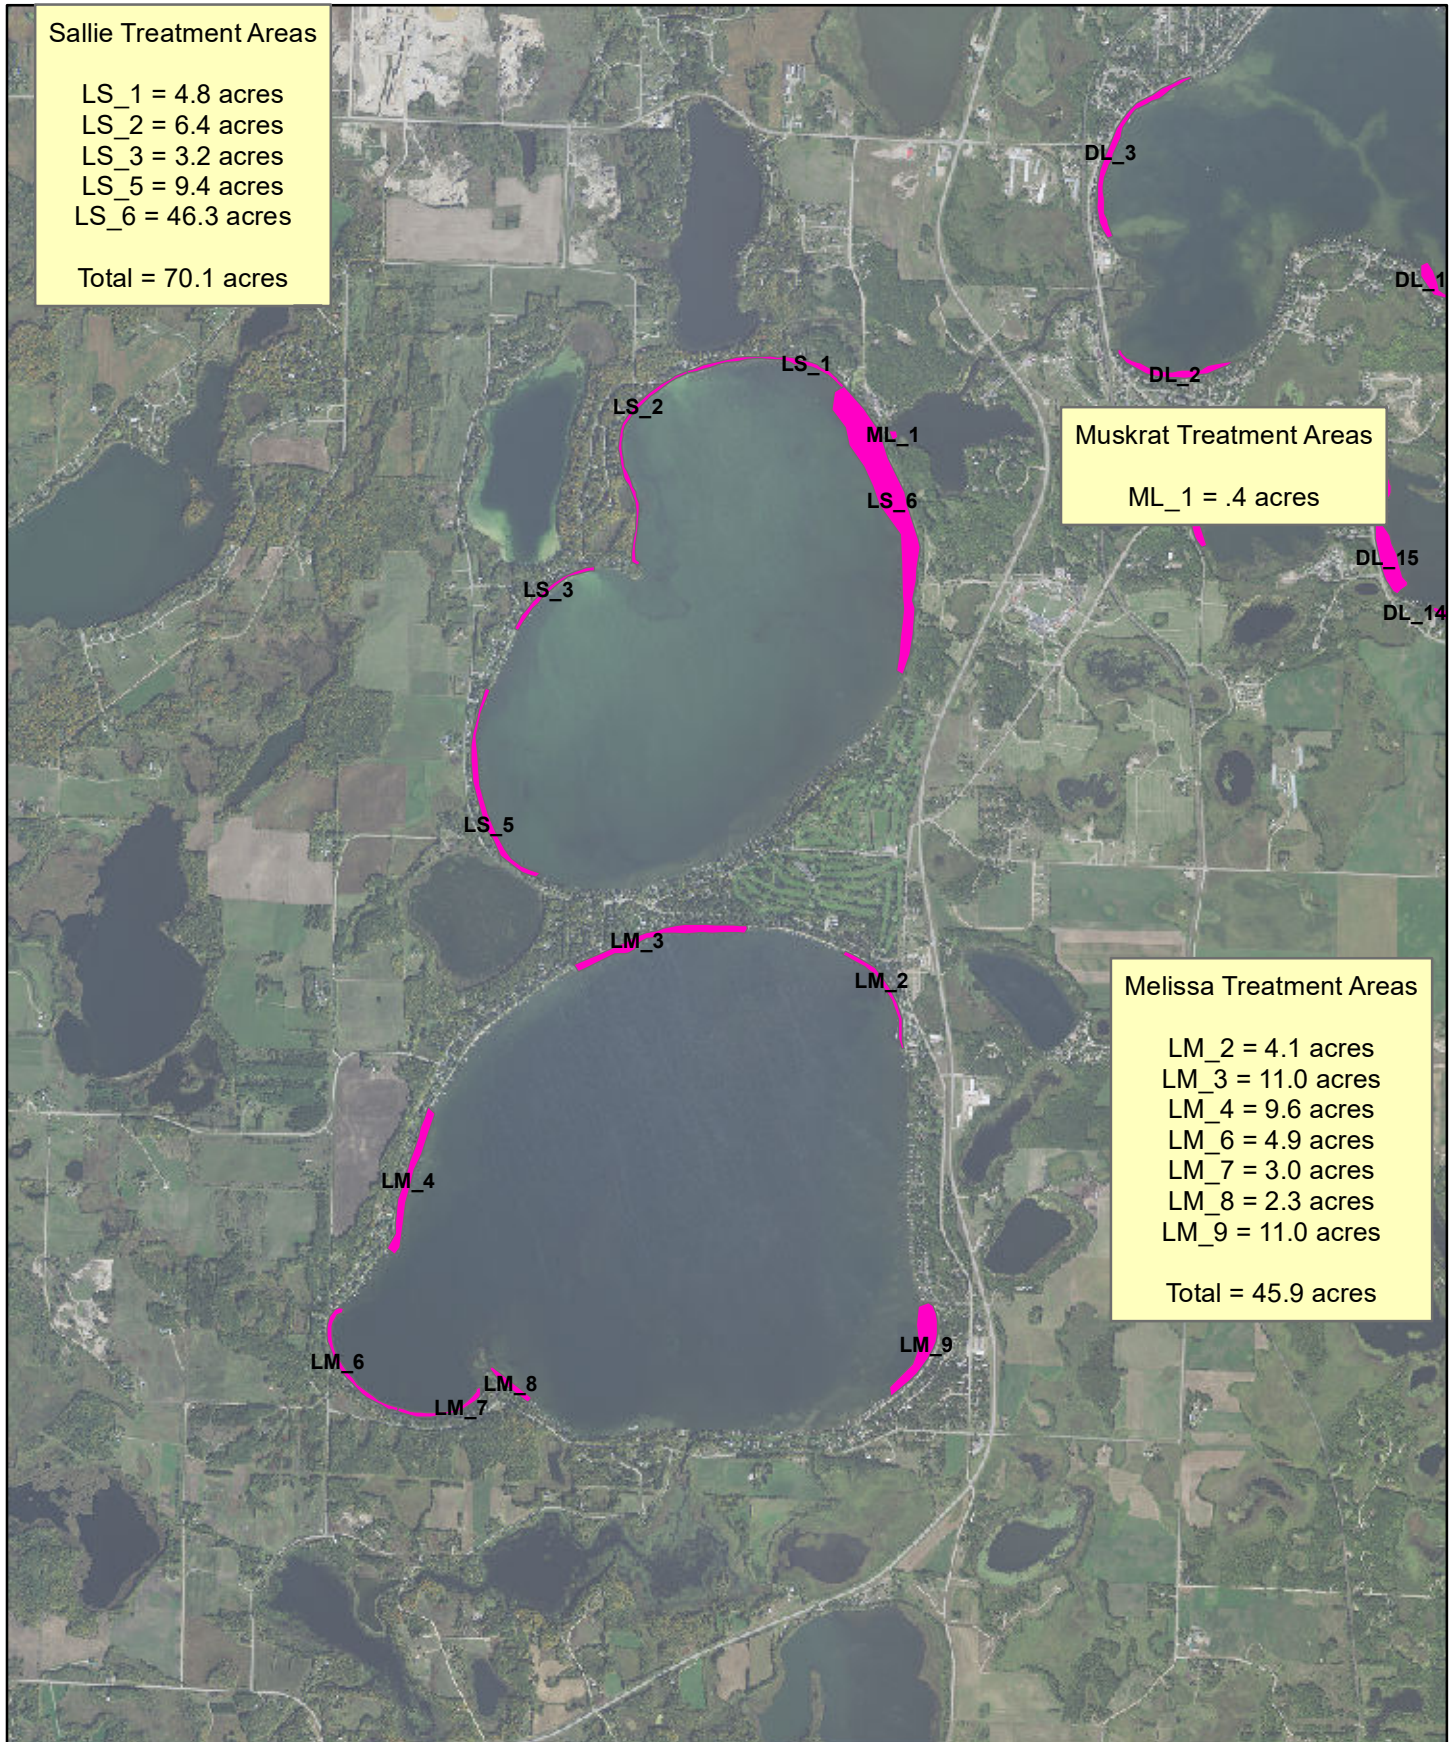

2018 Proposed Flowering Rush Treatment Areas Muskrat, Sallie, and Melissa Lakes

Sallie Treatment Areas

LS_1 = 4.8 acres
 LS_2 = 6.4 acres
 LS_3 = 3.2 acres
 LS_5 = 9.4 acres
 LS_6 = 46.3 acres

Total = 70.1 acres

Muskrat Treatment Areas

ML_1 = .4 acres

Melissa Treatment Areas

LM_2 = 4.1 acres
 LM_3 = 11.0 acres
 LM_4 = 9.6 acres
 LM_6 = 4.9 acres
 LM_7 = 3.0 acres
 LM_8 = 2.3 acres
 LM_9 = 11.0 acres

Total = 45.9 acres