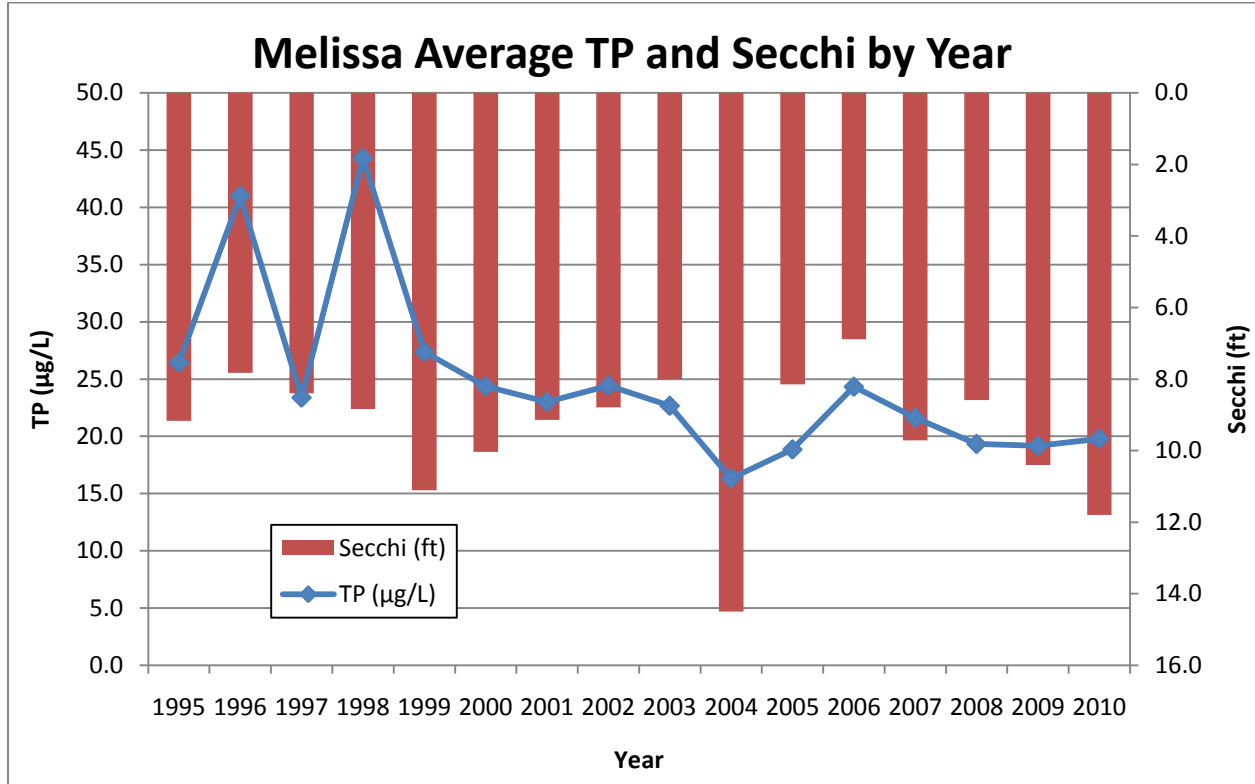

Melissa Water Quality Data 1995-2010

Melissa Annual Averages

Lake	Date	Secchi (ft)	TP (µg/L)	OP (µg/L)	Chl-a (µg/L)
Melissa	1995	9.2	26.4		
Melissa	1996	7.8	41.0	11.0	3.0
Melissa	1997	8.4	23.4	13.0	7.0
Melissa	1998	8.8	44.3	9.3	4.2
Melissa	1999	11.1	27.4	6.3	
Melissa	2000	10.0	24.4	3.8	
Melissa	2001	9.1	23.0	8.0	
Melissa	2002	8.8	24.4	8.8	
Melissa	2003	8.0	22.7	5.3	
Melissa	2004	14.5	16.3	4.2	
Melissa	2005	8.1	18.9	2.3	
Melissa	2006	6.9	24.3	9.8	10.2
Melissa	2007	9.7	21.6	7.0	13.5
Melissa	2008	8.6	19.3	6.7	
Melissa	2009	10.4	19.2	6.4	6.6
Melissa	2010	11.8	19.8	<5	6.0