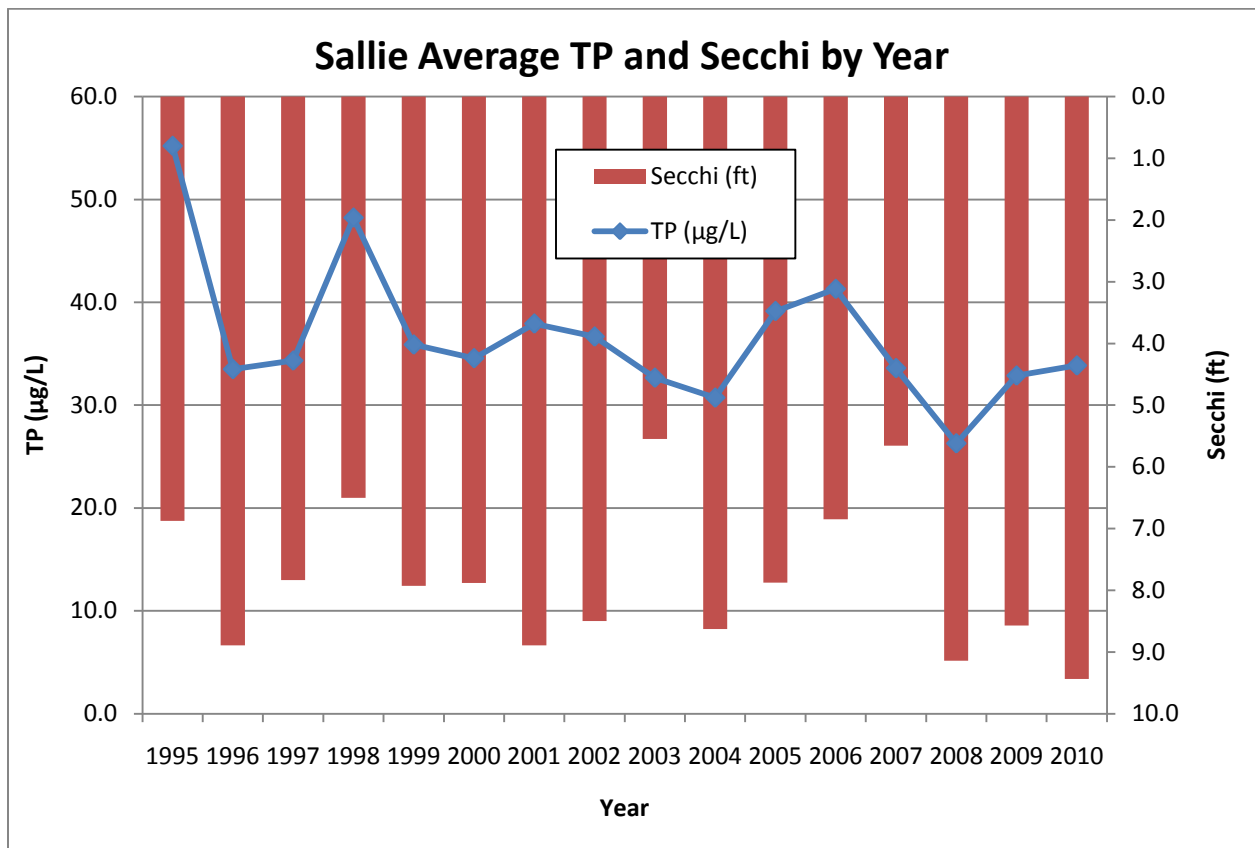

Sallie Water Quality Data 1995-2010

Sallie Annual Averages

Lake	Year	Secchi (ft)	TP (µg/L)	OP (µg/L)	Chl-a (µg/L)
Sallie	1995	6.9	55.2		
Sallie	1996	8.9	33.5	12.5	10.1
Sallie	1997	7.8	34.3	10.6	4.3
Sallie	1998	6.5	48.2	19.4	11.0
Sallie	1999	7.9	35.9	6.4	
Sallie	2000	7.9	34.6	4.8	86.7
Sallie	2001	8.9	37.9	9.6	
Sallie	2002	8.5	36.7	10.2	
Sallie	2003	5.5	32.7	5.8	
Sallie	2004	8.6	30.7	7.1	
Sallie	2005	7.9	39.1	3.5	
Sallie	2006	6.9	41.3	11.1	26.1
Sallie	2007	5.7	33.6	6.6	16.2
Sallie	2008	9.1	26.3	5.5	
Sallie	2009	8.6	32.9	9.0	10.6
Sallie	2010	9.4	33.9	7.0	14.3